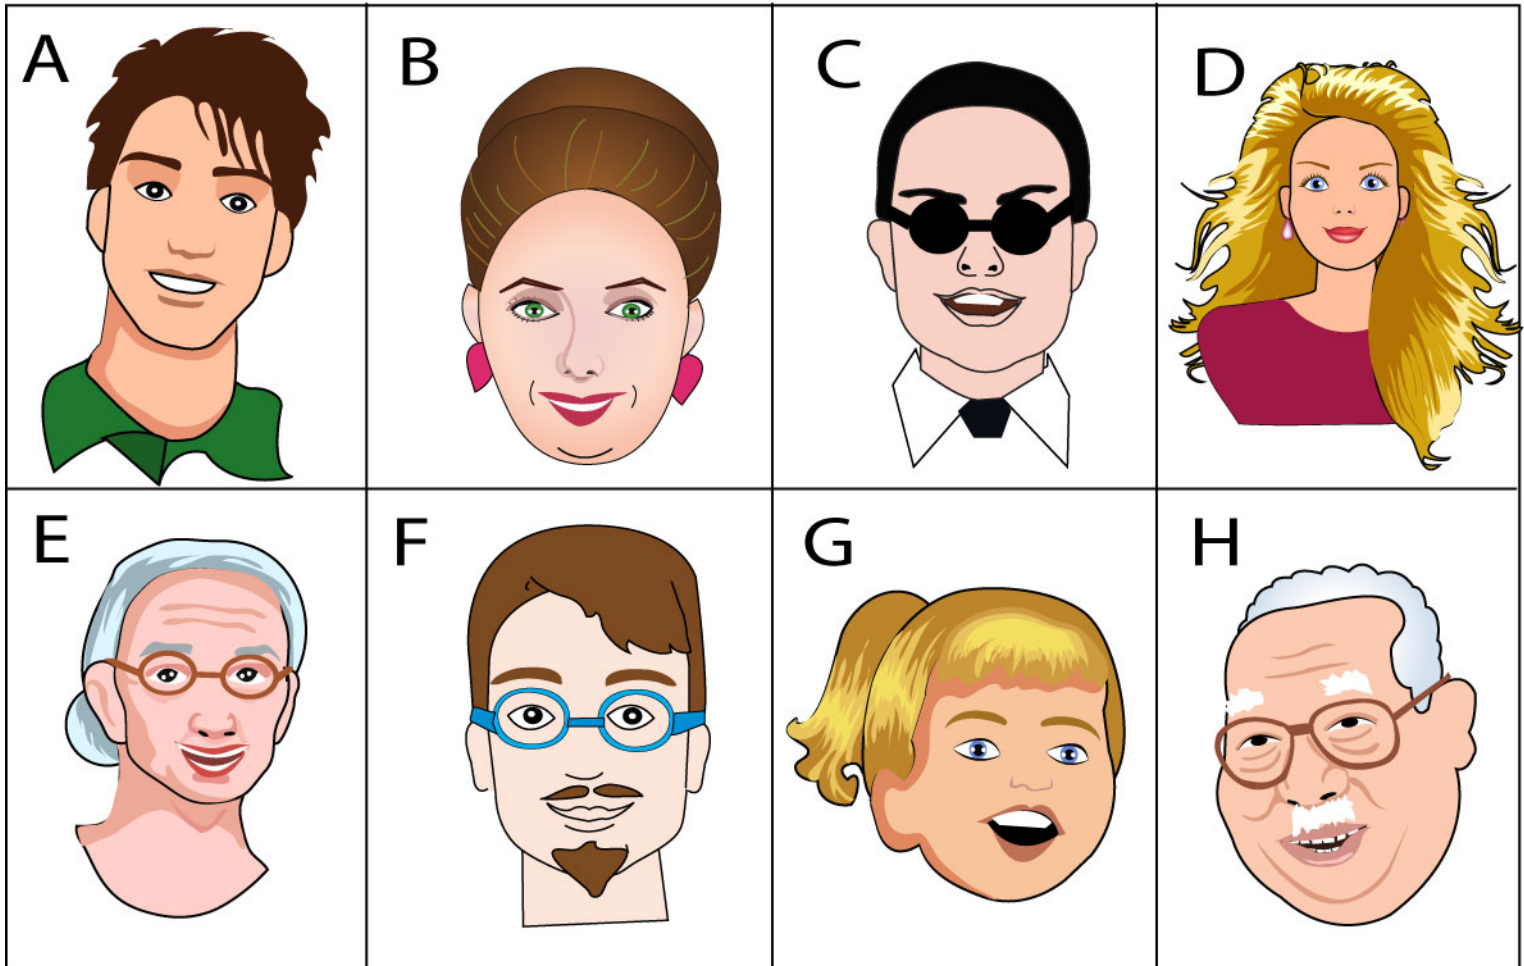

## Describing People 2

Match the images below with their correct description :

1. blond little girl with blue eyes
2. is wearing glasses and has a beard and a moustache
3. blond young woman with long hair and blue eyes
4. brunette man wearing dark sunglasses
5. old man with curly hair wearing glasses
6. middle-aged woman with brown hair and red earrings
7. good looking young man with black eyes
8. merry old woman wearing glasses